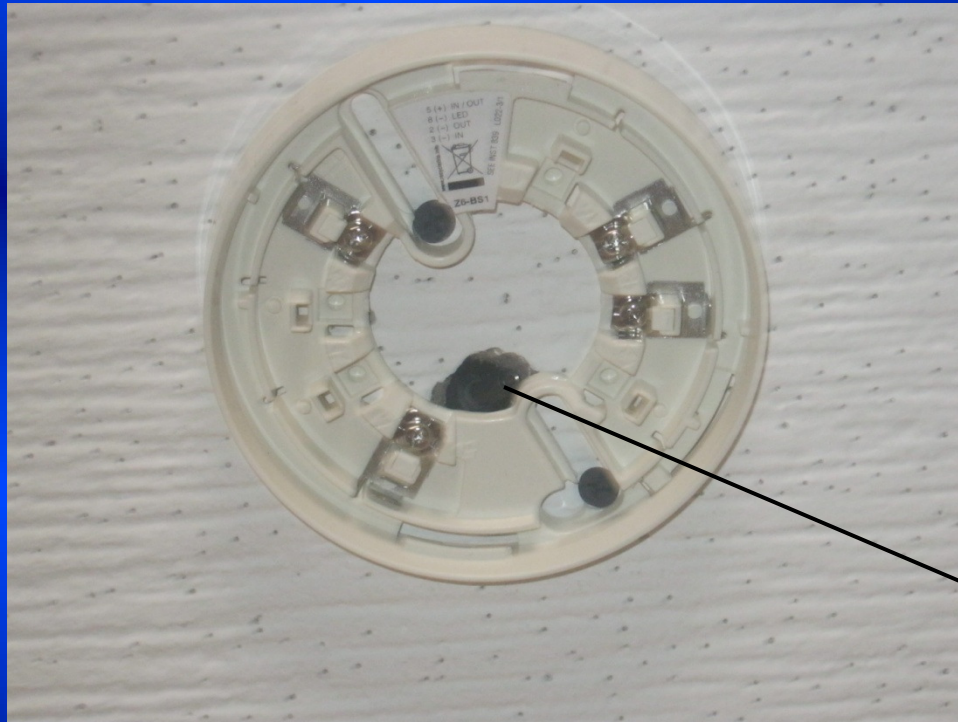

Covert camera
ceiling mount
with power
plug.